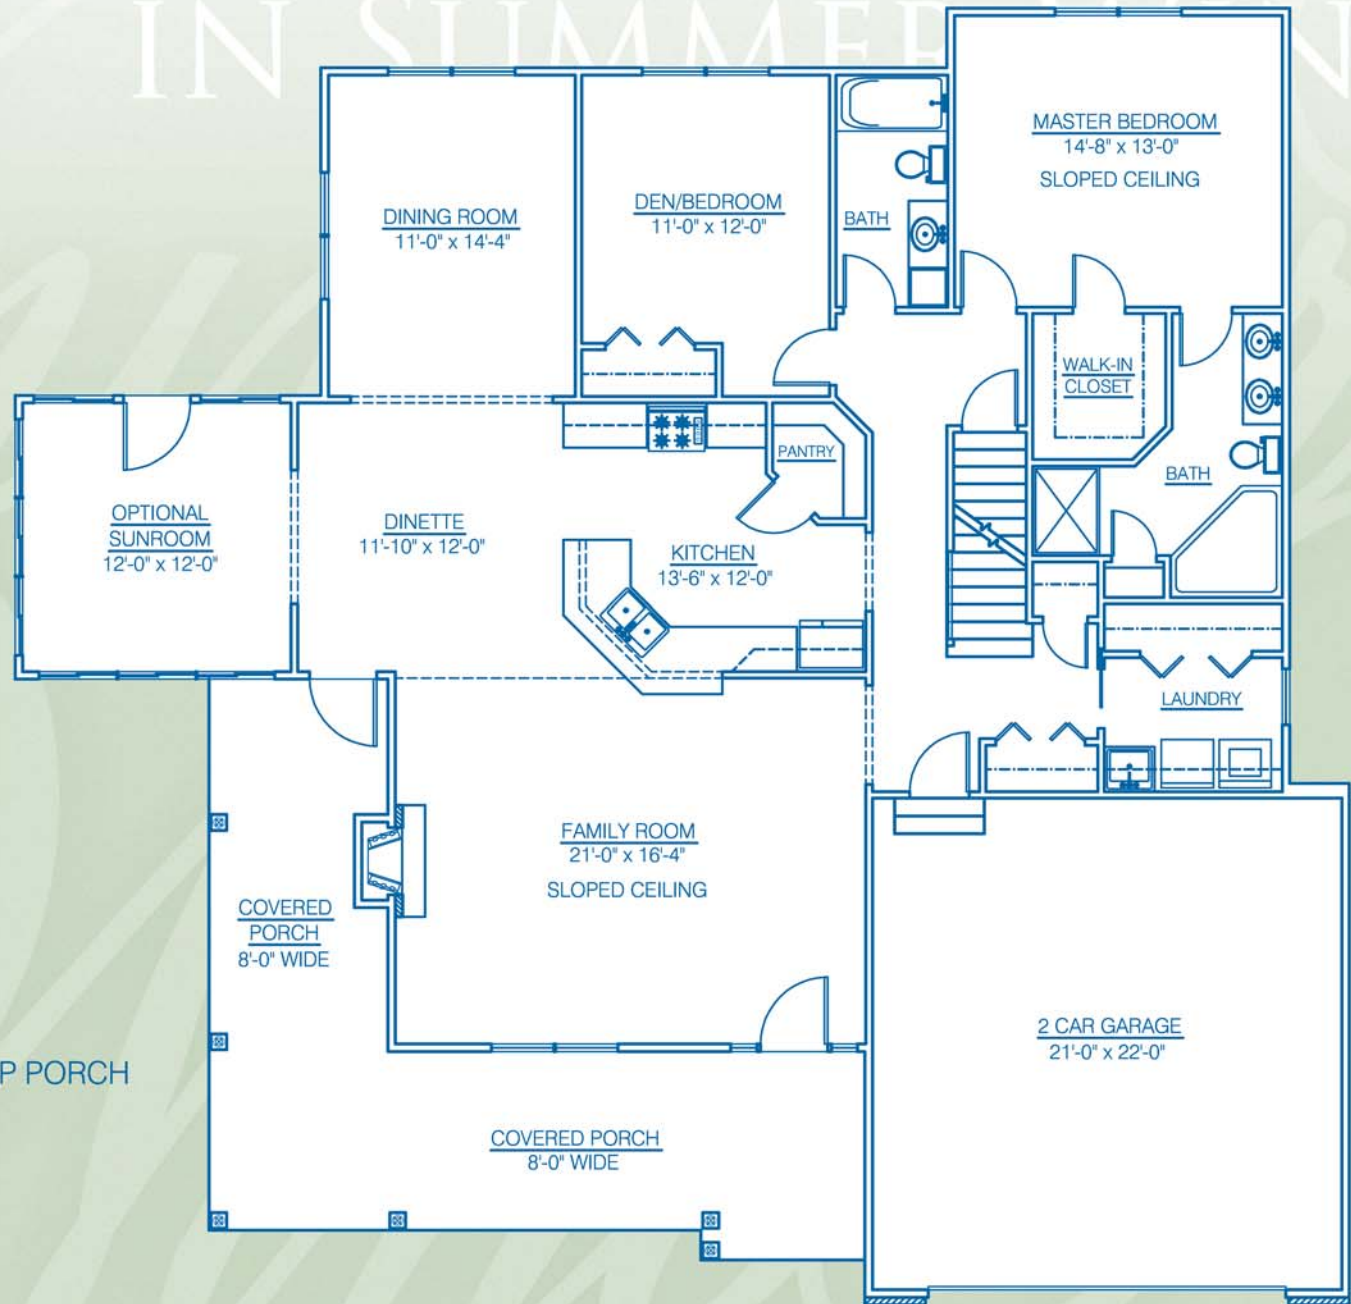

YOU'LL LOVE LIVIN' IN SUMMER WIND

"NOW AND FOREVER"

VERSION 1 - 2 BEDROOM - RANCH - WRAP PORCH

FLOOR PLAN

1,703 SQUARE FEET

156 S.F. OPTIONAL SUNROOM