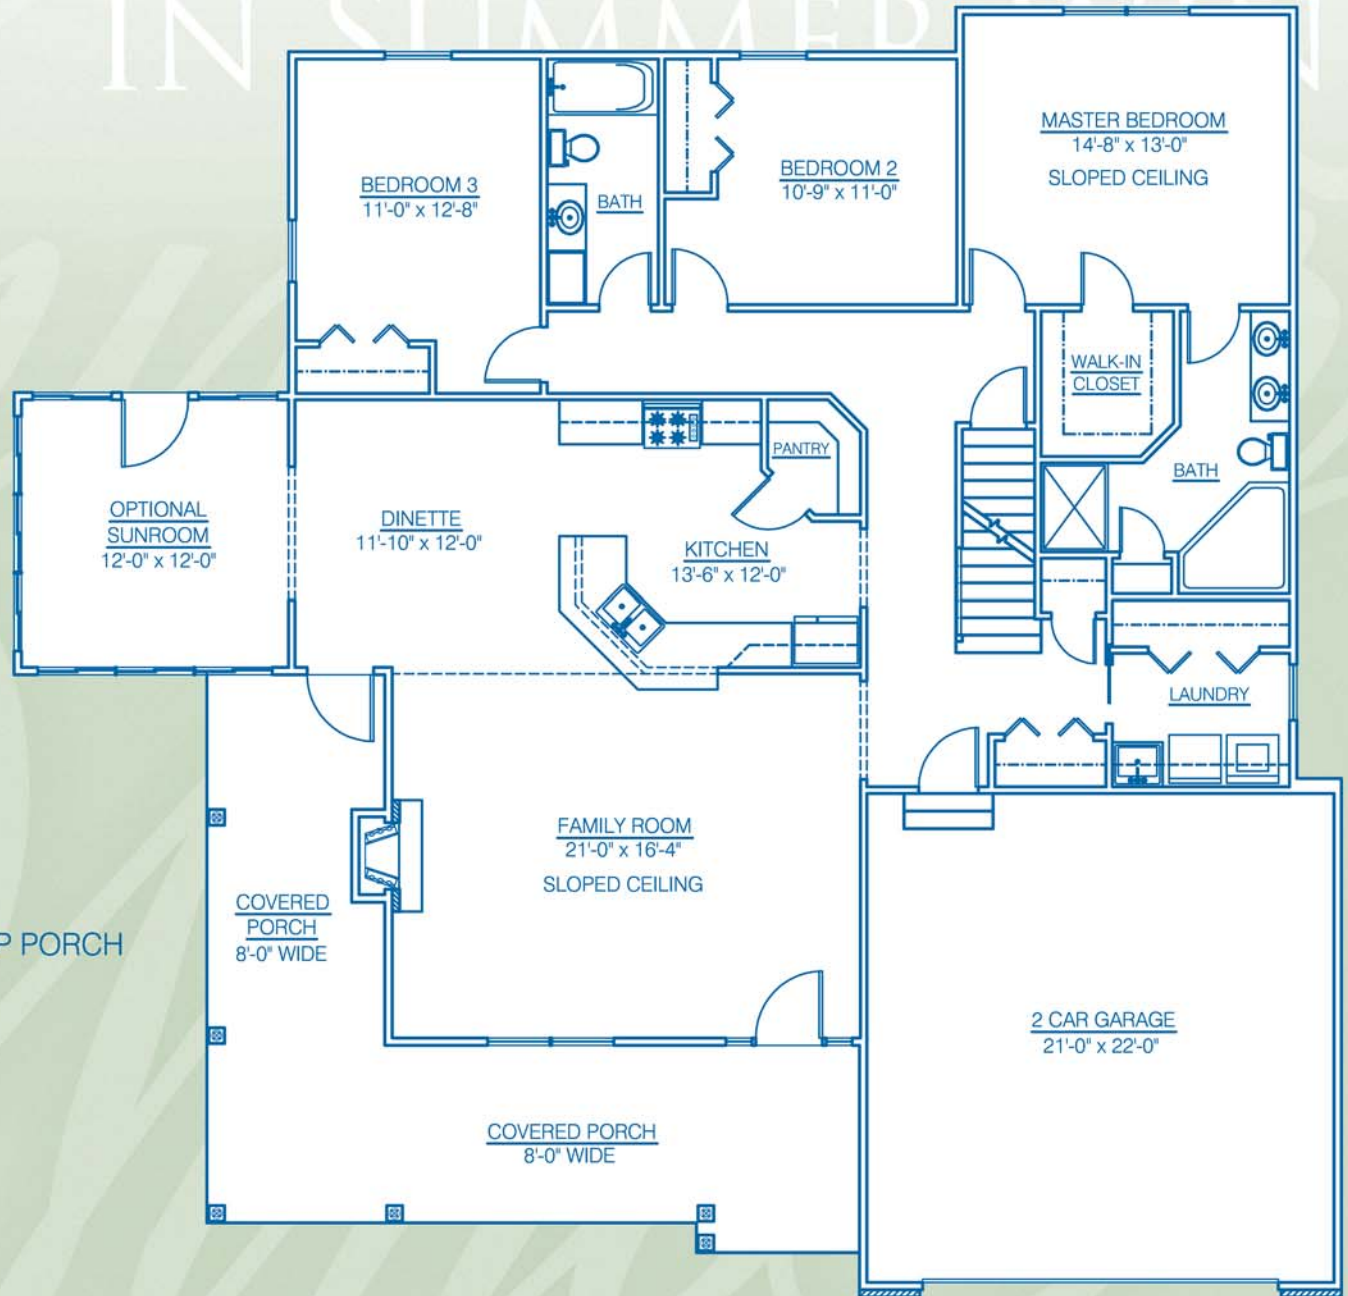

YOU'LL LOVE LIVIN' IN SUMMER WIND

"NOW AND FOREVER"

VERSION 1 - 3 BEDROOM - RANCH - WRAP PORCH

FLOOR PLAN

1,764 SQUARE FEET

156 OPTIONAL SUNROOM