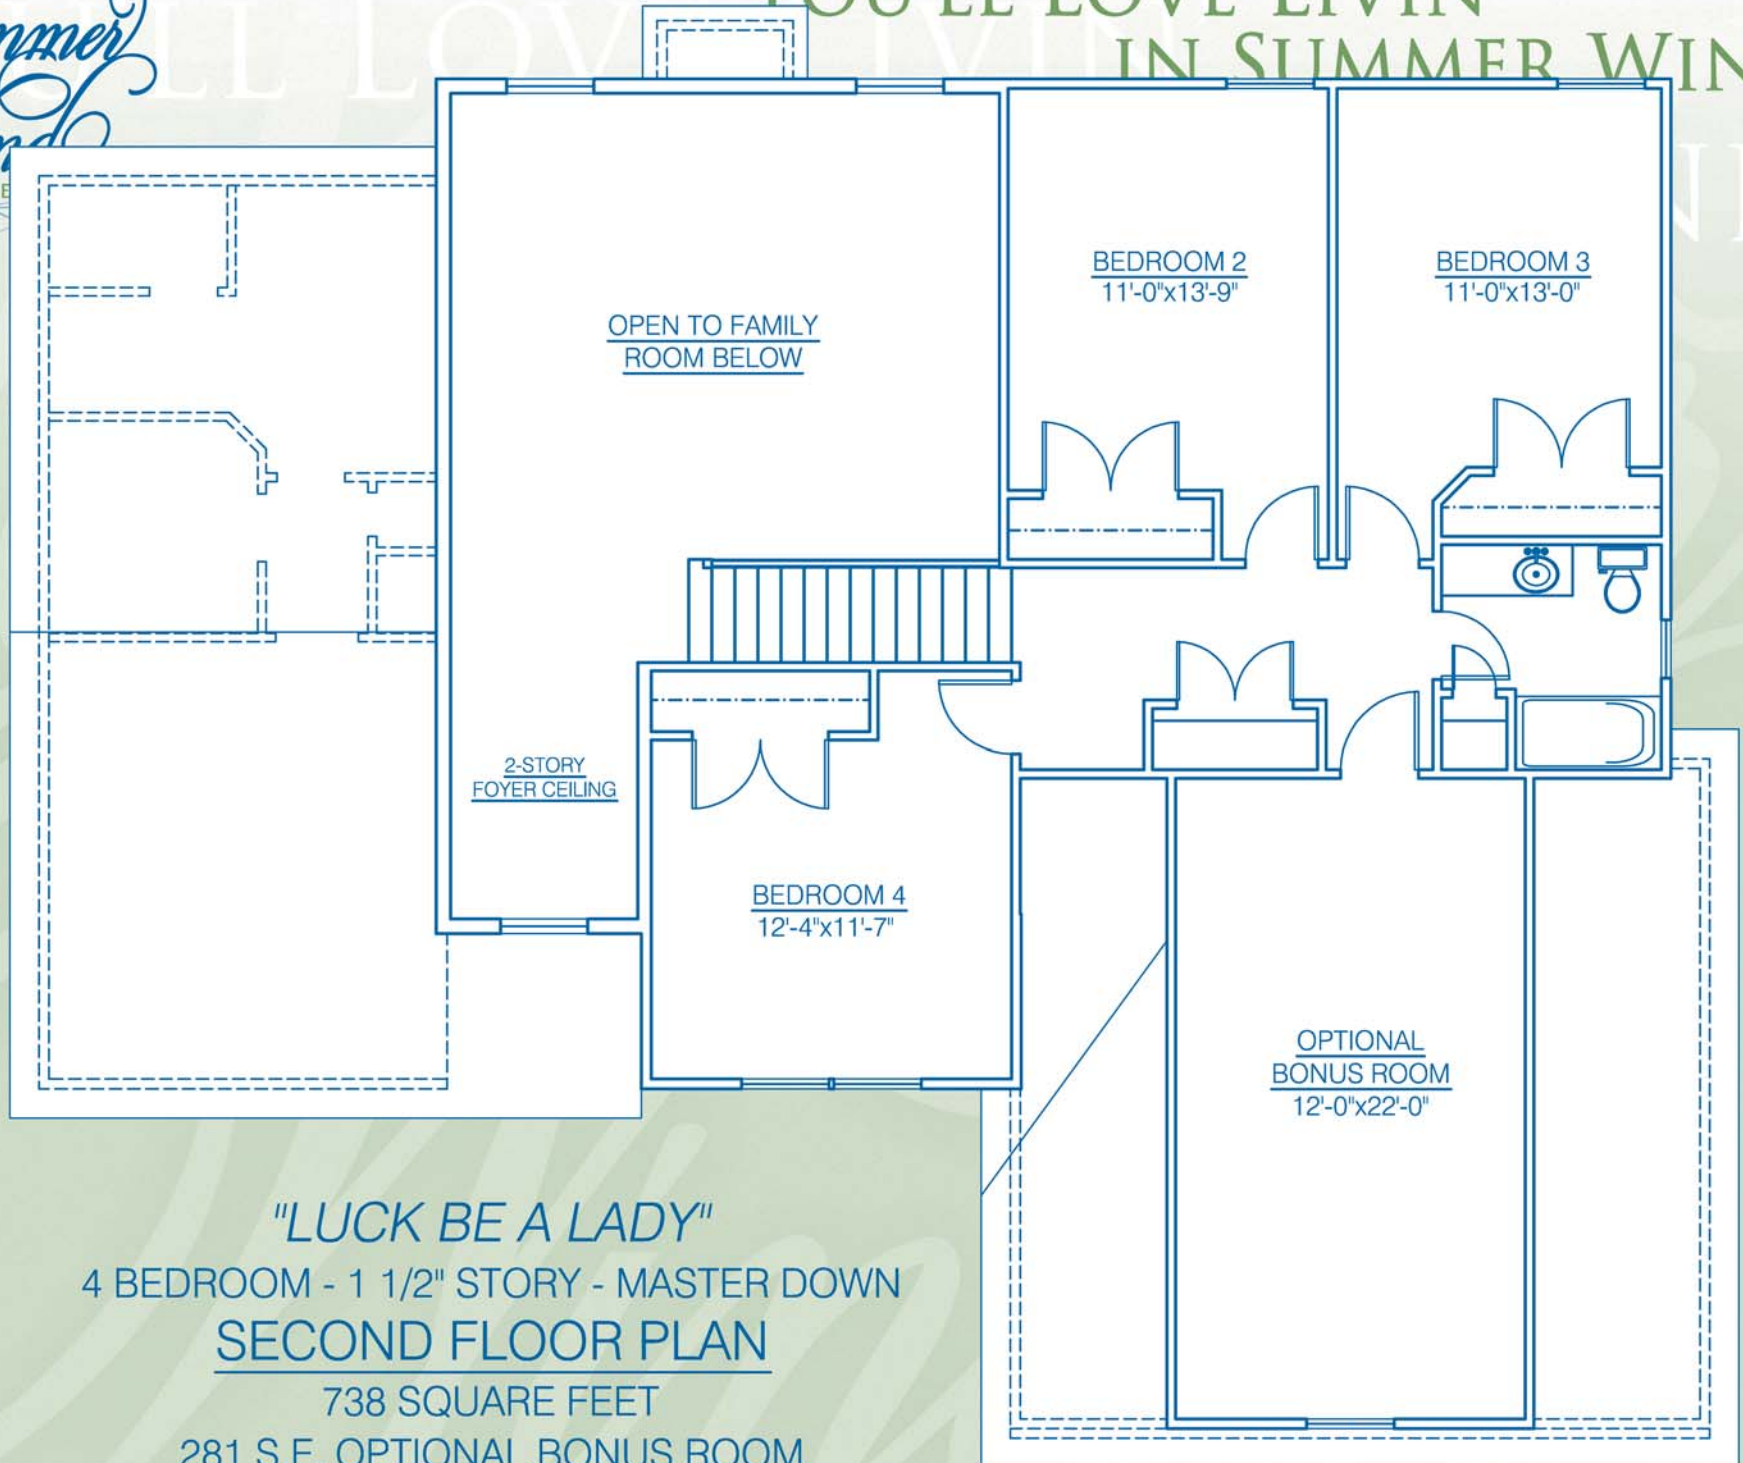

*Summer  
Winds*  
PRIVATE E

YOU'LL LOVE LIVIN'  
IN SUMMER WIND

*"LUCK BE A LADY"*

4 BEDROOM - 1 1/2" STORY - MASTER DOWN

SECOND FLOOR PLAN

738 SQUARE FEET

281 S.F. OPTIONAL BONUS ROOM